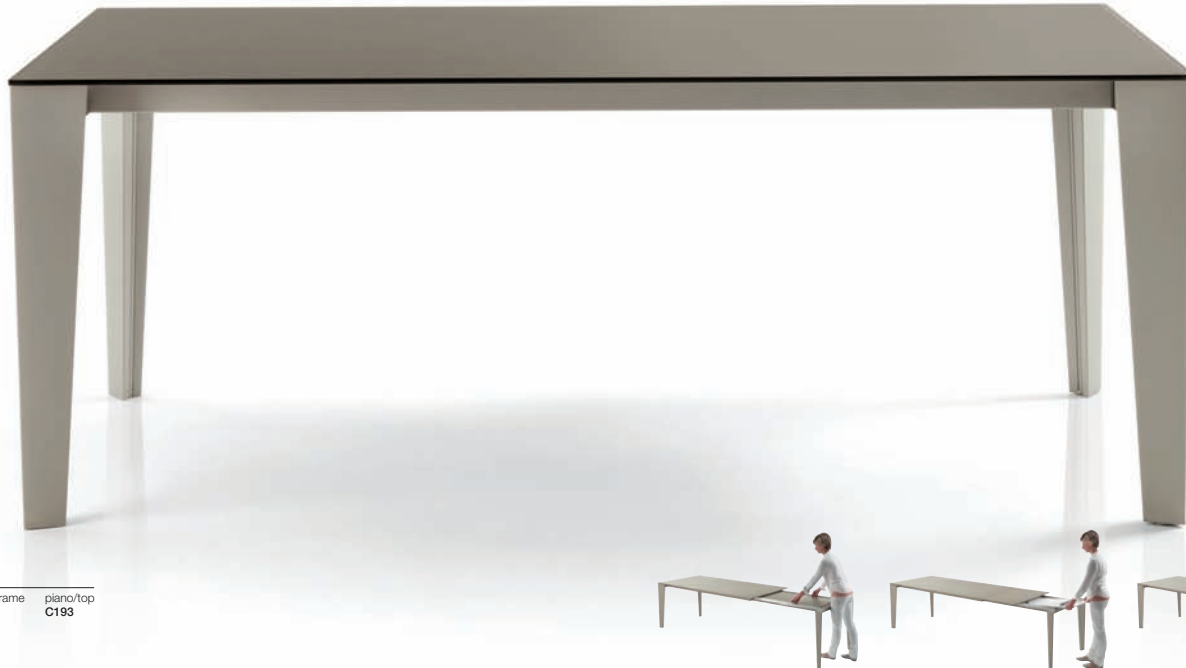

cruz

- cm 120x80+(50) in 47.24x31.5+(19.7) X6/8 posti X6/8 seats
- cm 140x90+(50) in 55.12x35.43+(19.7) X6/8 posti X6/8 seats
- cm 160x90+(50+50) in 63x35.43+(19.7+19.7) X6/10 posti X6/10 seats
- cm 190x90+(50+50) in 74.8x35.43+(19.7+19.7) X8/12 posti X8/12 seats
- cm 190x102+(50+50) in 74.8x40.16+(19.7+19.7) X8/12 posti X8/12 seats

CRUZ

tavolo/table M312
struttura/frame C193
piano/top C193